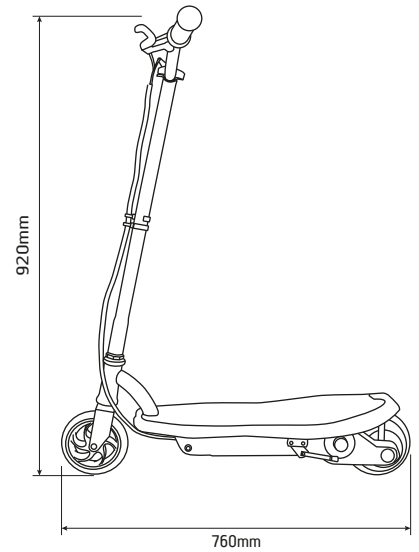

VR|46

KIDDY

AGE

6-10
yo

5,5" TPU tyres